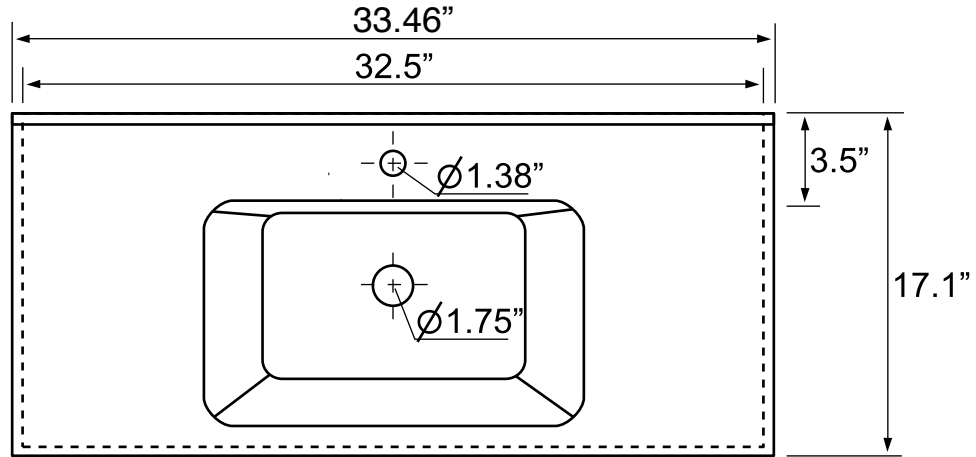

Color	Description
	Brown Oak

Technical Information

Bowl type:	Single
Installation:	Wall mounted
Bowl dimensions:	Depth: 4.5"
	Width: 11.5"
	Length: 20"
Drain hole:	1.75"
Faucet hole:	1.38"
Hole configurations:	1, 3
Weight:	150 lbs