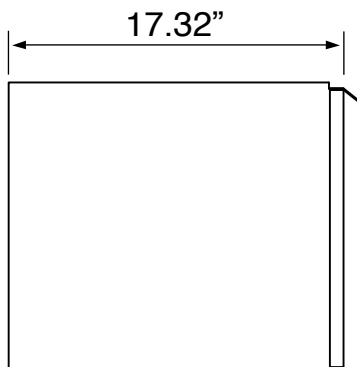

Color	Description
	Brown Oak

Technical Information

Bowl type:	Single
Installation:	Wall mounted
Bowl dimensions:	Depth: 4.5"
	Width: 11.5"
	Length: 20"
Drain hole:	1.75"
Faucet hole:	1.38"
Hole configurations:	1, 3
Weight:	150 lbs