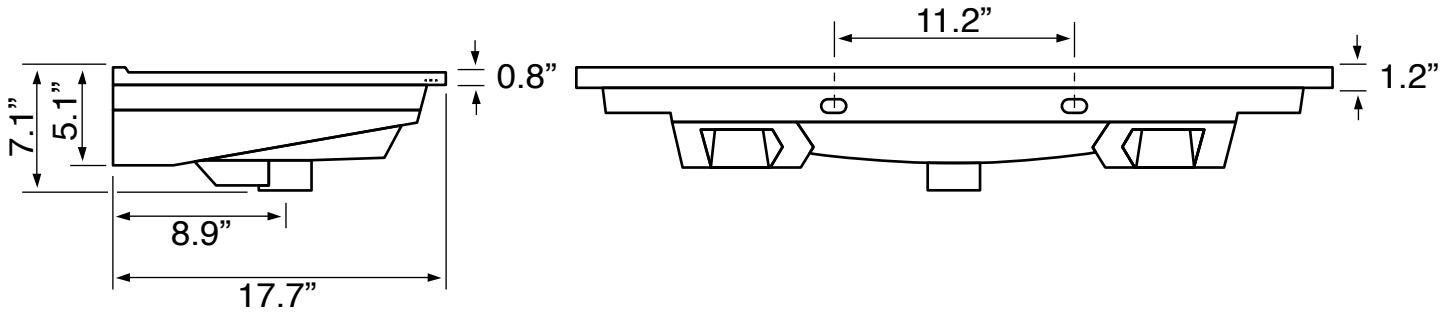

Color	Description
	Brown Oak

Technical Information

Bowl type:	Single
Installation:	Wall mounted
Bowl dimensions:	Depth: 4.5"
	Width: 11.5"
	Length: 20"
Drain hole:	1.75"
Faucet hole:	1.38"
Hole configurations:	1, 3
Weight:	150 lbs