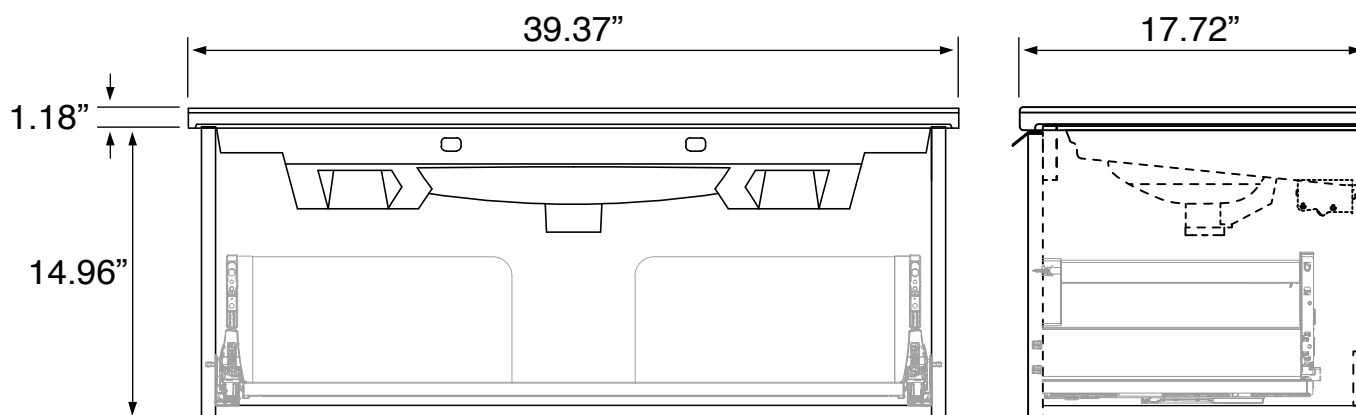

Installation

- Wall mounted installation.

Configurations

- Single hole.
- Three hole (special order).

Nameek's One-Year Limited Warranty

See website for warranty information details.

Vanity Cabinet Color/Finish Details

Color	Description
	Brown Oak

Technical Information

Bowl type:	Single
Installation:	Wall mounted
Bowl dimensions:	Depth: 4.5"
	Width: 11.5"
	Length: 20"
Drain hole:	1.75"
Faucet hole:	1.38"
Hole configurations:	1, 3
Weight:	150 lbs