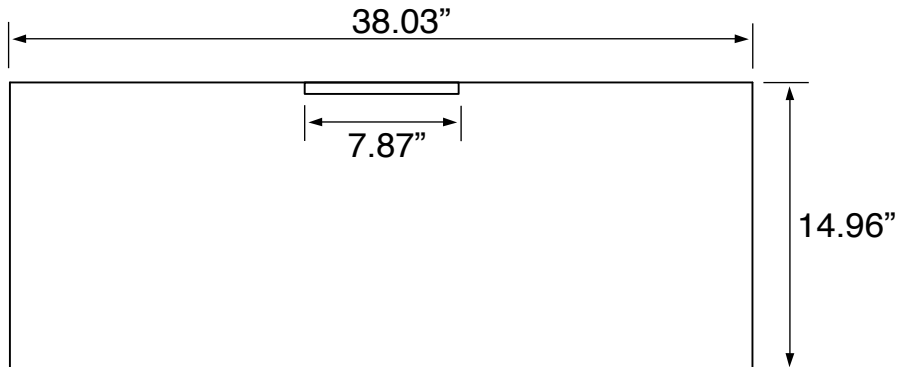

Color	Description
	Brown Oak

Technical Information

Bowl type:	Single
Installation:	Wall mounted
Bowl dimensions:	Depth: 4.5"
	Width: 11.5"
	Length: 20"
Drain hole:	1.75"
Faucet hole:	1.38"
Hole configurations:	1, 3
Weight:	150 lbs